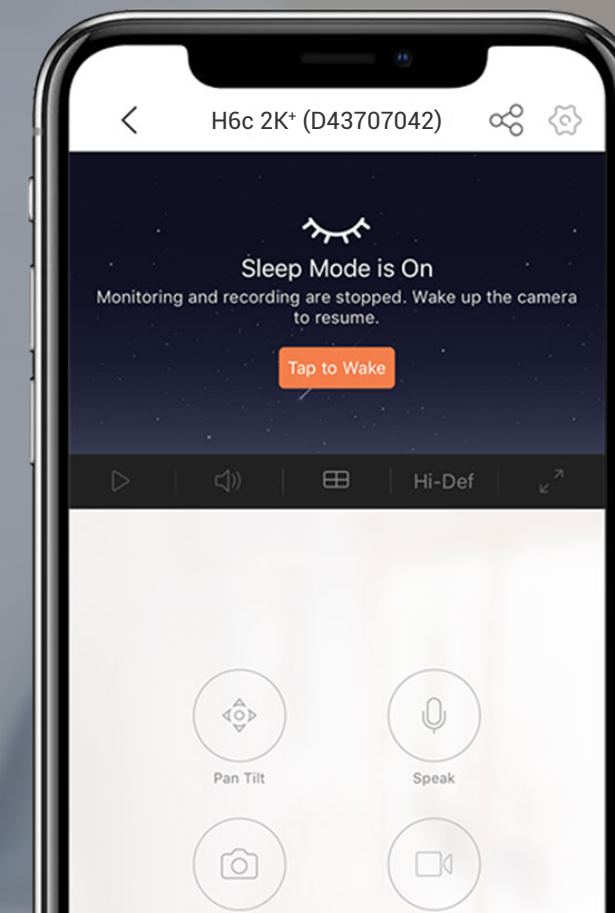

TLS
Data Transmission
Encryption

AES-128
Data Encryption