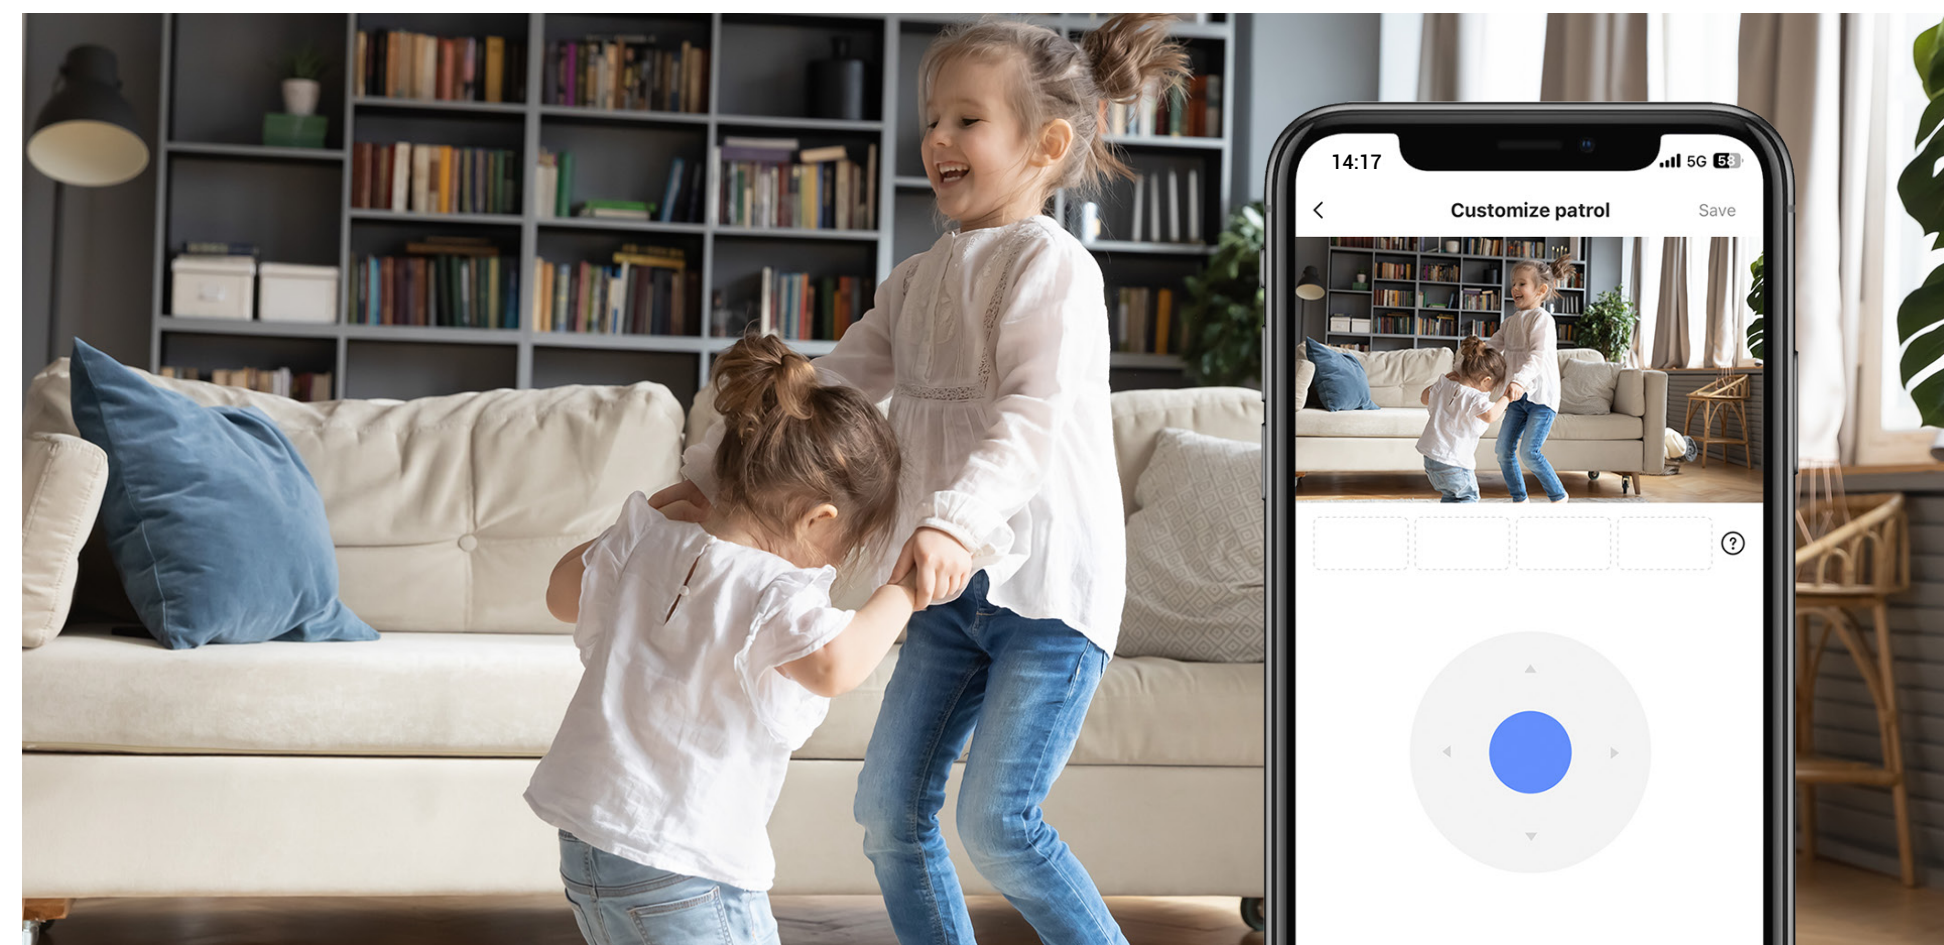

# Elevating visual protection in every angle

The H6c Pro unveils a panoramic vision over your indoor domain. It can deftly rotate to capture every detail in your room, such as the position of your little kids or your flurry pets, protecting your home from day to night.

## Get the notifications that matter

---

A lot of activities go on inside your home. Don't want to get alerted repeatedly when your curtains flutter in the wind? The H6c Pro is smart enough to identify human activities in particular. You can choose to get alerted only when somebody is detected on camera.

## Auto-tracking keeps you informed

---

Powered by advanced human motion detection, the H6c Pro swiftly locks onto people's behaviors, rotating to track their ongoing activities. Be it your parents' steps or your toddlers' playful moves, this camera ensures no lively scene goes unnoticed.

## Connect to your loved ones

Stay connected with your families is of great significance. No worries if your baby cries, this smart camera keeps you informed when human voices are detected. What's more, a simple tap on the camera is all it takes when your elderly parents need to reach out to you, which is the simplest way to start a video call.