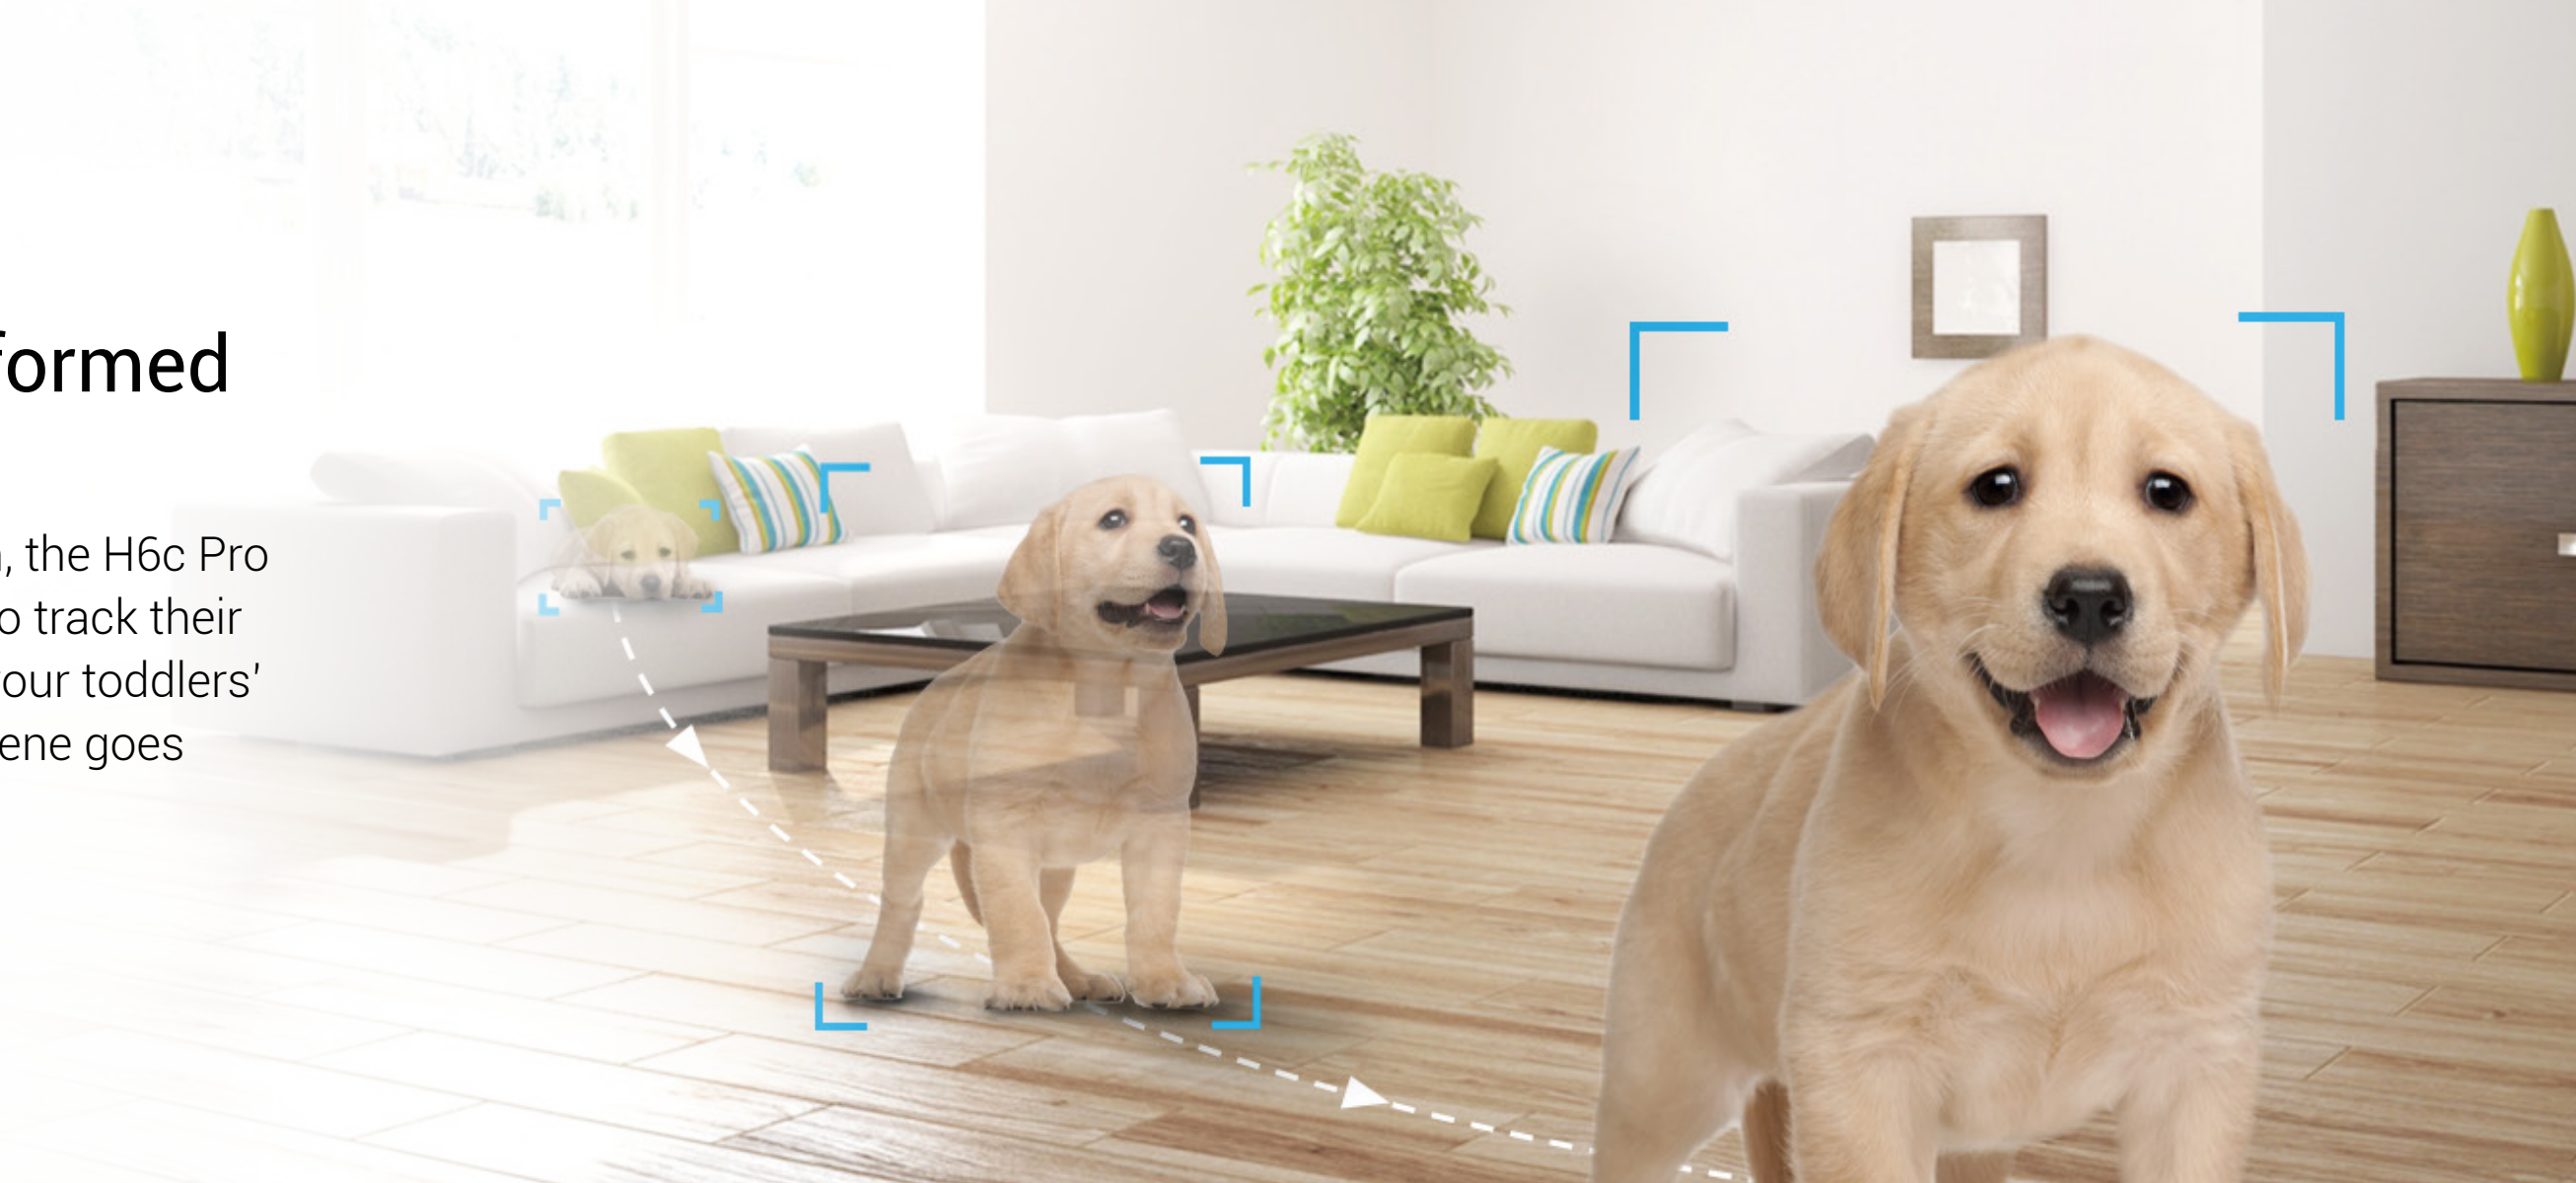

## Get the notifications that matter

---

A lot of activities go on inside your home. Don't want to get alerted repeatedly when your curtains flutter in the wind? The H6c Pro is smart enough to identify human activities in particular. You can choose to get alerted only when somebody is detected on camera.

## Auto-tracking keeps you informed

---

Powered by advanced human motion detection, the H6c Pro swiftly locks onto people's behaviors, rotating to track their ongoing activities. Be it your parents' steps or your toddlers' playful moves, this camera ensures no lively scene goes unnoticed.

## Connect to your loved ones

Stay connected with your families is of great significance. No worries if your baby cries, this smart camera keeps you informed when human voices are detected. What's more, a simple tap on the camera is all it takes when your elderly parents need to reach out to you, which is the simplest way to start a video call.