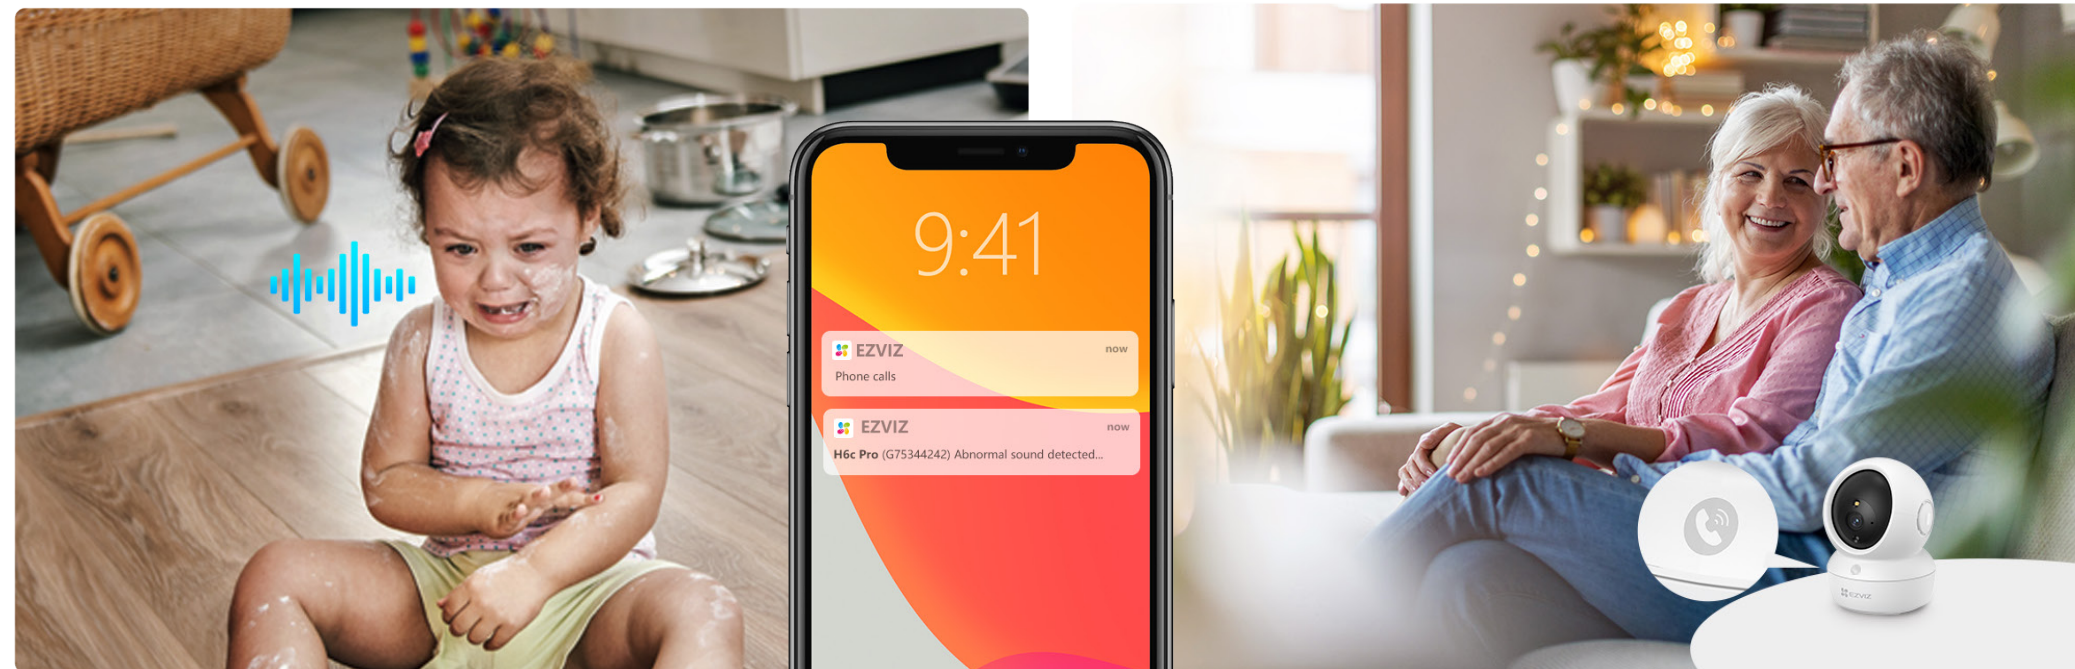

## Get the notifications that matter

---

A lot of activities go on inside your home. Don't want to get alerted repeatedly when your curtains flutter in the wind? The H6c Pro is smart enough to identify human activities in particular. You can choose to get alerted only when somebody is detected on camera.

## Auto-tracking keeps you informed

---

Powered by advanced human motion detection, the H6c Pro swiftly locks onto people's behaviors, rotating to track their ongoing activities. Be it your parents' steps or your toddlers' playful moves, this camera ensures no lively scene goes unnoticed.

## Connect to your loved ones

Stay connected with your families is of great significance. No worries if your baby cries, this smart camera keeps you informed when human voices are detected. What's more, a simple tap on the camera is all it takes when your elderly parents need to reach out to you, which is the simplest way to start a video call.